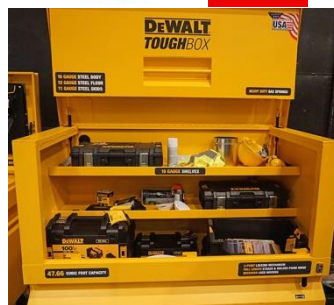

3311 West Parkway Blvd. West Valley City Utah 84119

801-972-0477 FAX 801-972-0526 or sales@alpinesupply.com